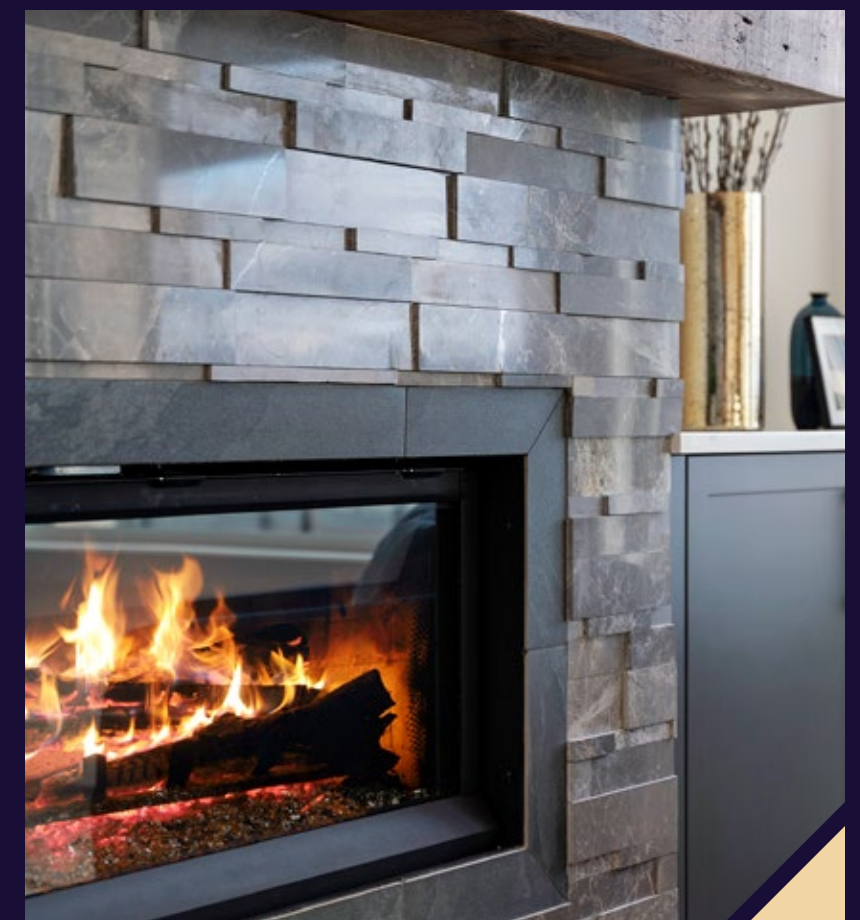

Standard Specs & *Upgrades*