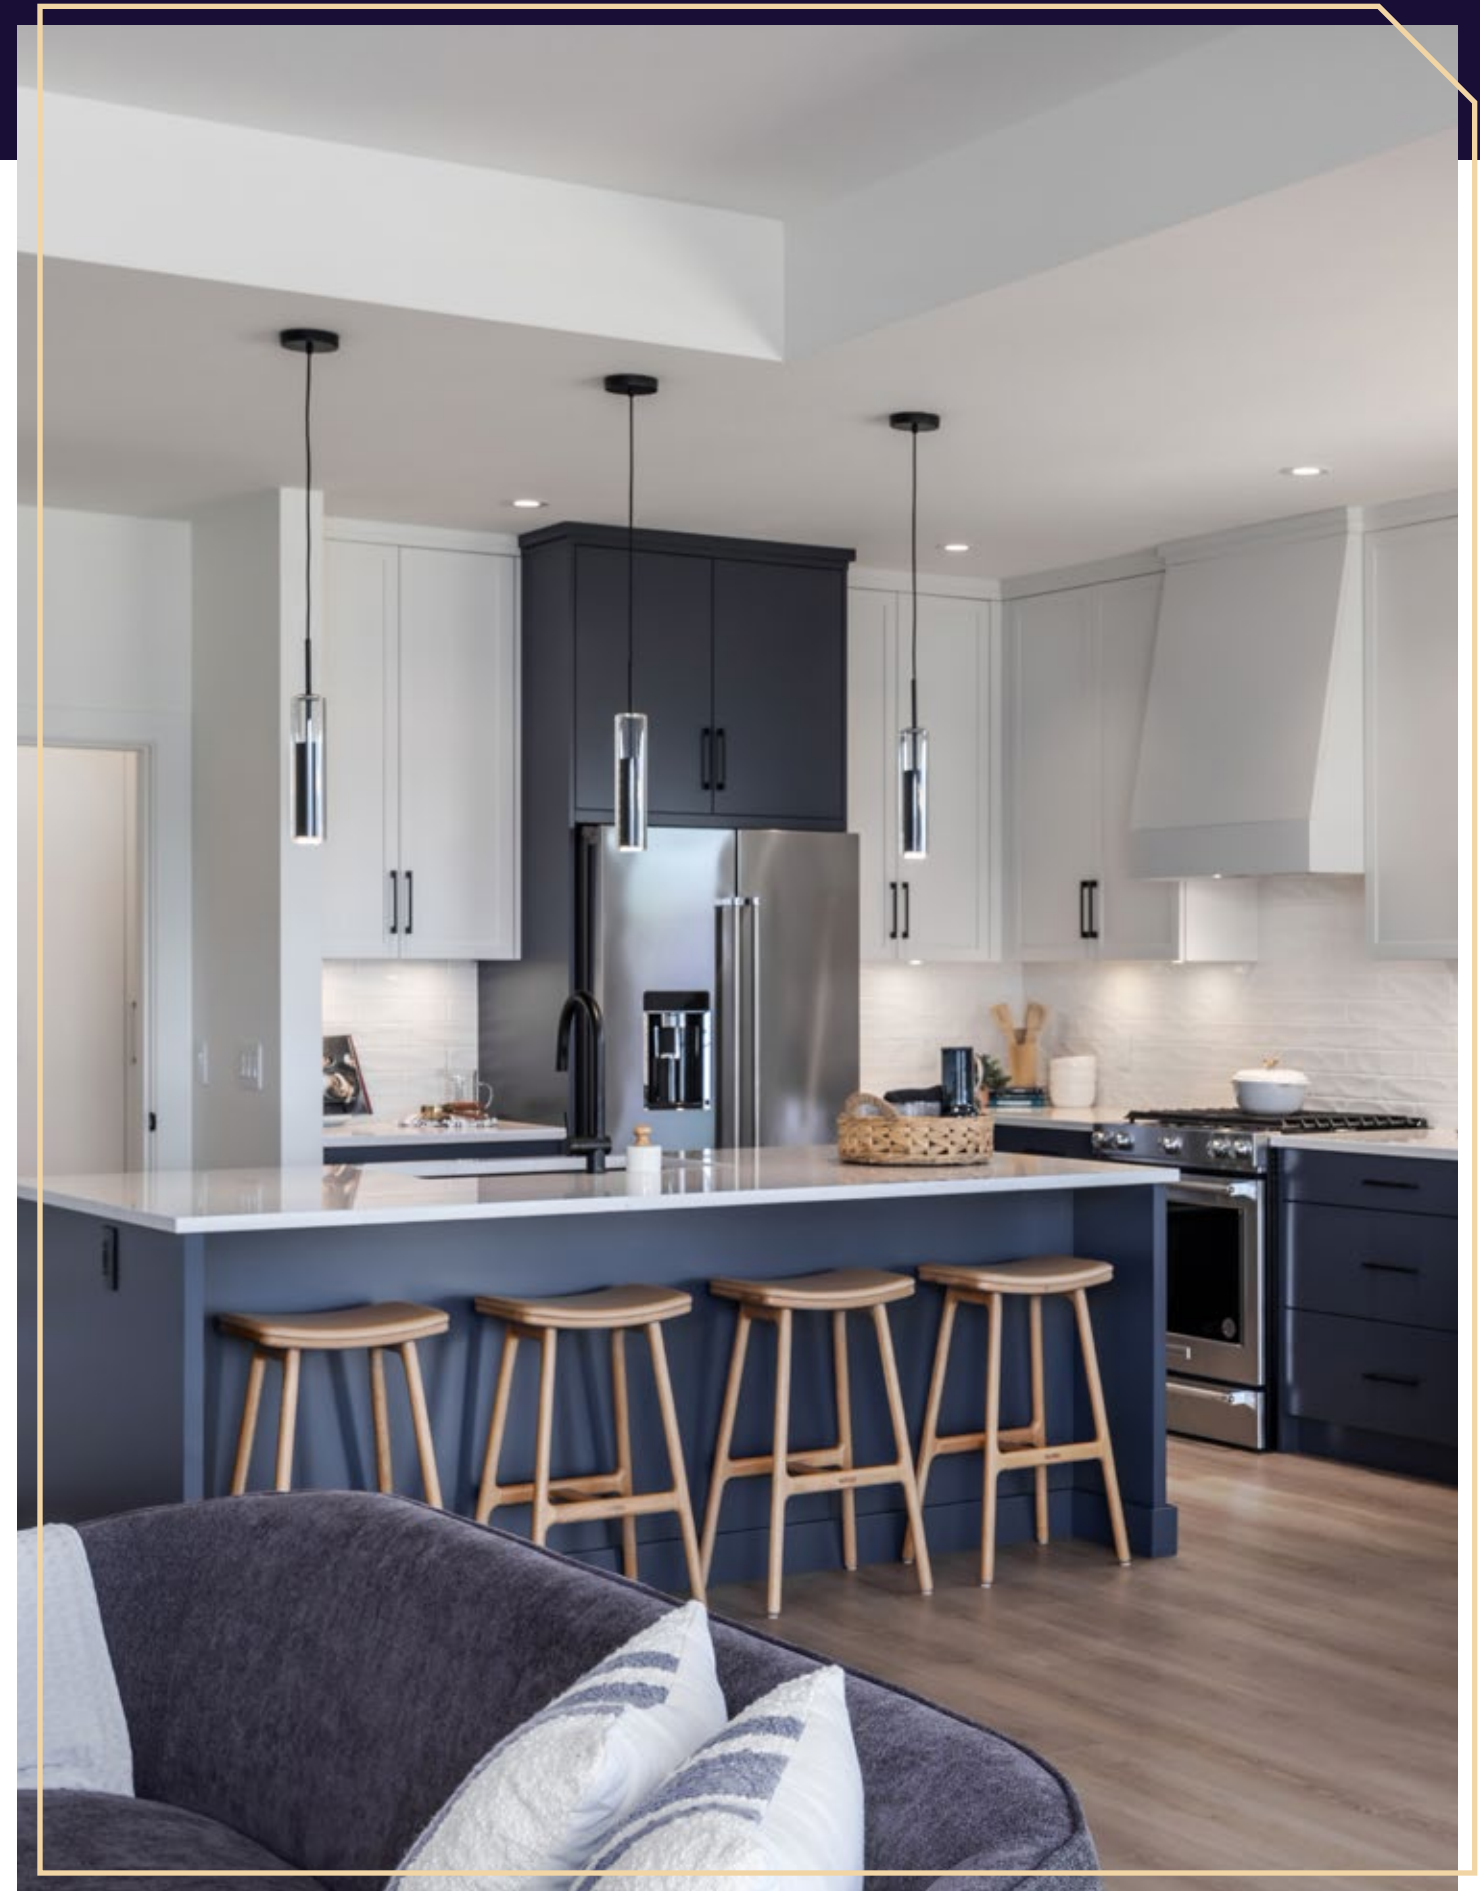

Lighting and Plumbing

01 - Matte Black

02 - Brushed Nickel

03 - Chrome

04 - Gold

Farmhouse Colour Scheme

A cozy collection of *warm woods, farmhouse patterns and natural stone.*

Cabinetry