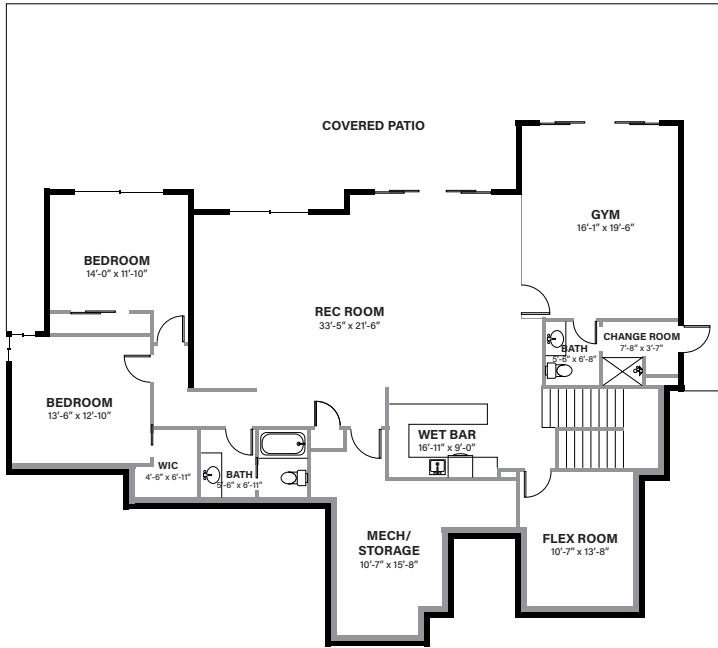

THE TOFINO

Features

4+ BEDROOM | 4.5 BATHROOM
 MAIN LEVEL 2542 SQ. FT. | WALK-OUT LEVEL 2153 SQ. FT.
LIVING SPACE | 4695 SQ. FT.

WALK-OUT LEVEL

MAIN LEVEL

In a continuing effort to improve our product, we reserve the right to modify or change the plans and specifications without notice. Floor plans are conceptual marketing drawings only. All dimensions and sizes are approximate. E&OE.