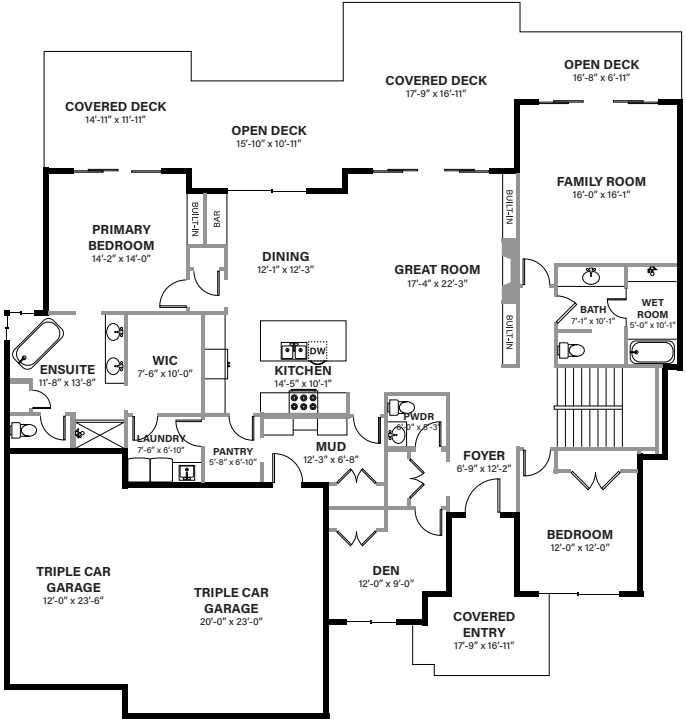

THE TOFINO

Features

4+ BEDROOM | 4.5 BATHROOM
 MAIN LEVEL 2542 SQ. FT. | WALK-OUT LEVEL 2153 SQ. FT.
LIVING SPACE | 4695 SQ. FT.

WALK-OUT LEVEL

MAIN LEVEL

In a continuing effort to improve our product, we reserve the right to modify or change the plans and specifications without notice. Floor plans are conceptual marketing drawings only. All dimensions and sizes are approximate. E&OE.