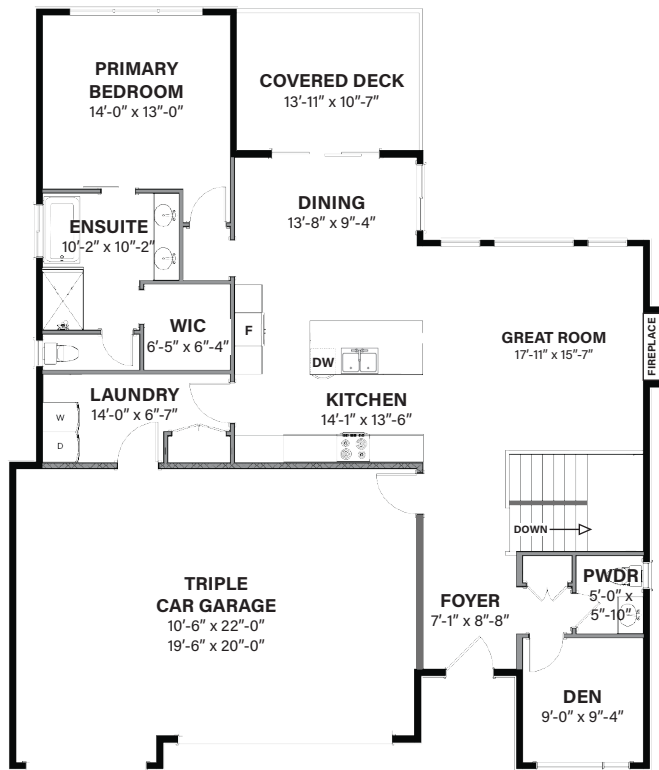

THE ANATOLE II

Features

3 BEDROOM | 2.5 BATHROOM

MAIN LEVEL 1490 SQ. FT. | WALK-OUT LEVEL 1149 SQ. FT.

LIVING SPACE | 2639 SQ. FT.

MAIN LEVEL

WALK-OUT LEVEL

In a continuing effort to improve our product, we reserve the right to modify or change the plans and specifications without notice. Floor plans are conceptual marketing drawings only. All dimensions and sizes are approximate. E&OE.