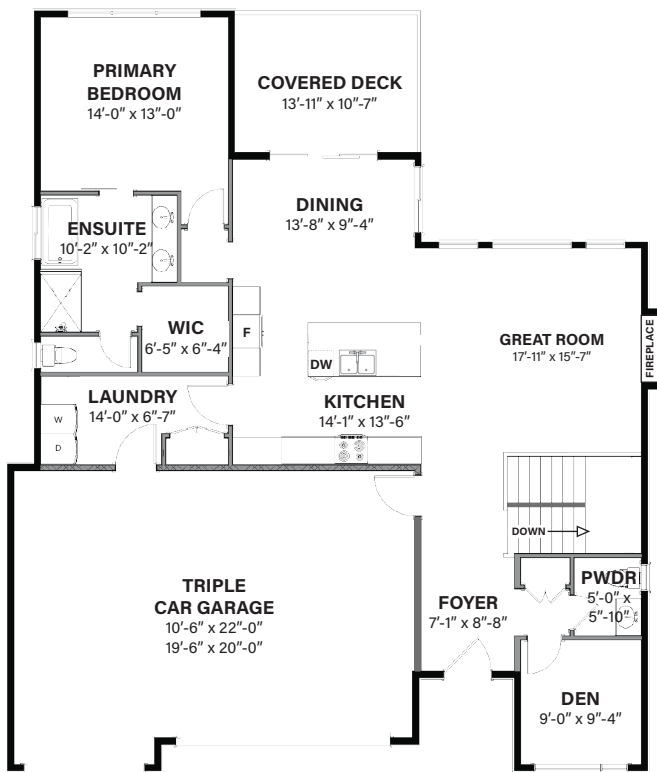

THE ANATOLE

Features

3 BEDROOM | 2.5 BATHROOM

MAIN LEVEL 1490 SQ. FT. | WALK-OUT LEVEL 1149 SQ. FT.

LIVING SPACE | 2639 SQ. FT.

MAIN LEVEL

WALK-OUT LEVEL

In a continuing effort to improve our product, we reserve the right to modify or change the plans and specifications without notice. Floor plans are conceptual marketing drawings only. All dimensions and sizes are approximate. E&OE.