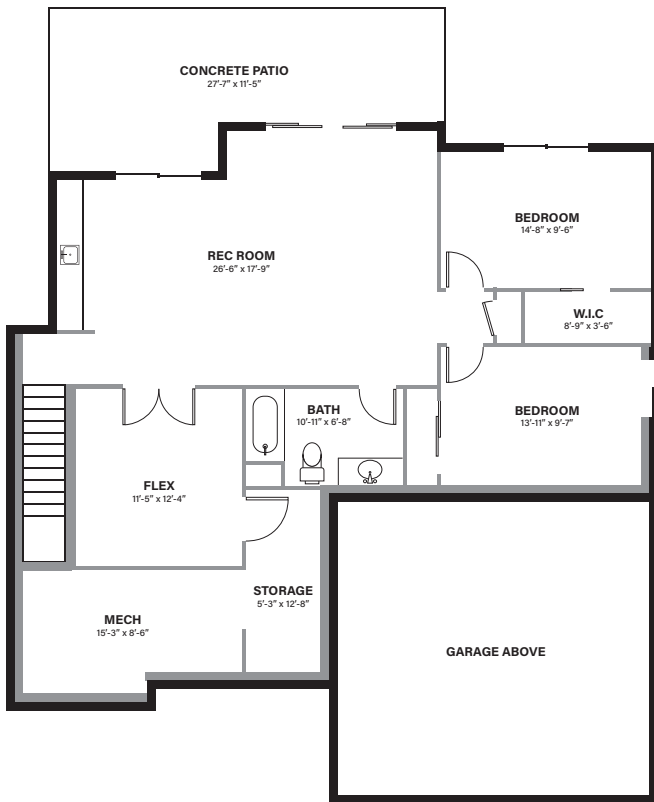

# THE ARIZONA

## Features

**3 BEDROOM | 2.5 BATHROOM**  
 MAIN LEVEL 1414 SP.FT. | WALK-OUT LEVEL 1089 SQ.FT.  
**LIVING SPACE | 2503 SQ.FT.**

**MAIN LEVEL**

**WALK-OUT LEVEL**

In a continuing effort to improve our product, we reserve the right to modify or change the plans and specifications without notice. Floor plans are conceptual marketing drawings only. All dimensions and sizes are approximate. E&OE.