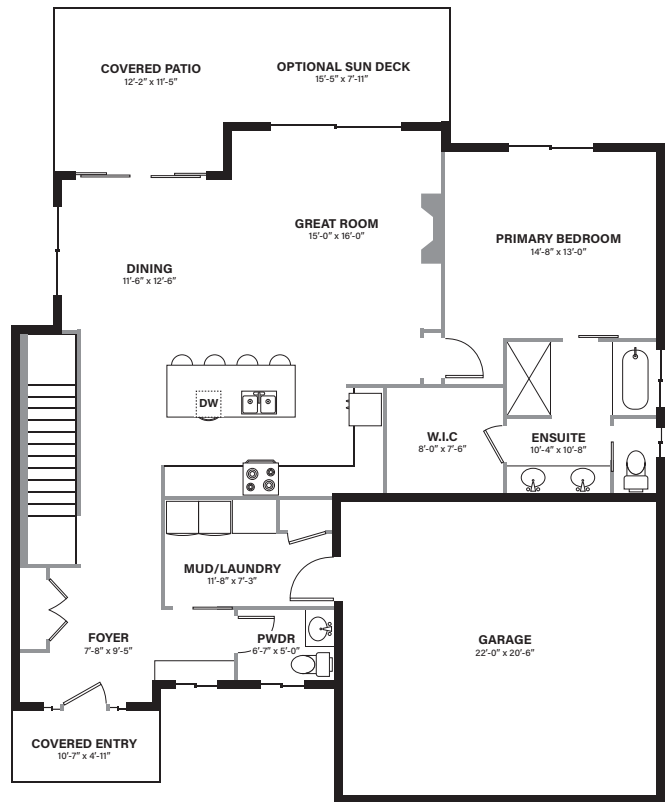

# THE ARIZONA

## Features

**3 BEDROOM | 2.5 BATHROOM**  
 MAIN LEVEL 1414 SP.FT. | WALK-OUT LEVEL 1089 SQ.FT.  
**LIVING SPACE | 2503 SQ.FT.**

**MAIN LEVEL**

**WALK-OUT LEVEL**

In a continuing effort to improve our product, we reserve the right to modify or change the plans and specifications without notice. Floor plans are conceptual marketing drawings only. All dimensions and sizes are approximate. E&OE.