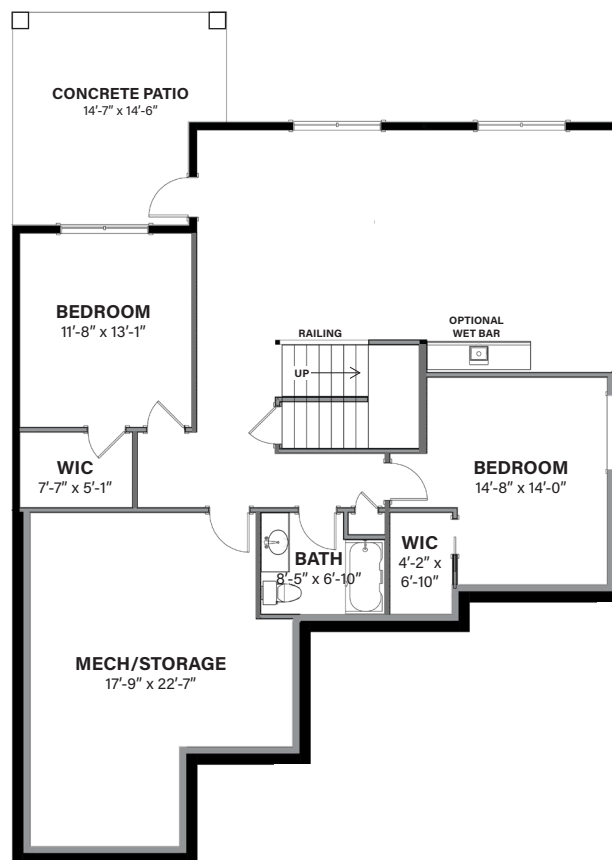

THE AKINO

5 BEDROOM | 3.5 BATHROOM

MAIN LEVEL 1591 SQ.FT.
 UPPER LEVEL 537 SQ.FT.
 WALK-OUT LEVEL 1124 SQ.FT.
LIVING SPACE 3252 SQ.FT.

MAIN LEVEL

WALK-OUT LEVEL

UPPER LEVEL

In a continuing effort to improve our product, we reserve the right to modify or change the plans and specifications without notice. Floor plans are conceptual marketing drawings only. All dimensions and sizes are approximate. E&OE.