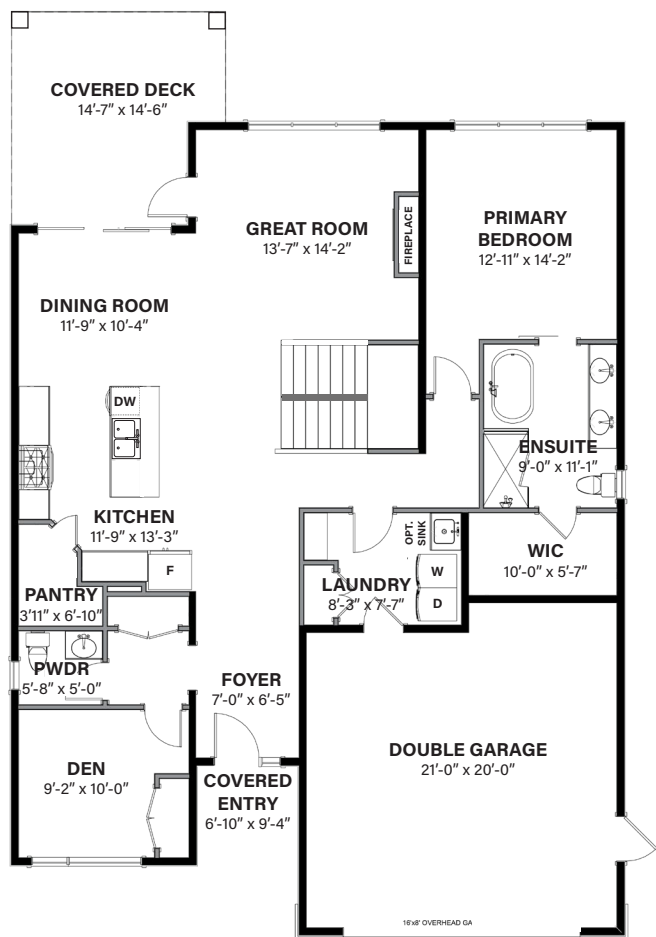

THE AKINO

5 BEDROOM | 3.5 BATHROOM

MAIN LEVEL 1591 SQ.FT.
 UPPER LEVEL 537 SQ.FT.
 WALK-OUT LEVEL 1124 SQ.FT.
LIVING SPACE 3252 SQ.FT.

MAIN LEVEL

WALK-OUT LEVEL

UPPER LEVEL

In a continuing effort to improve our product, we reserve the right to modify or change the plans and specifications without notice. Floor plans are conceptual marketing drawings only. All dimensions and sizes are approximate. E&OE.